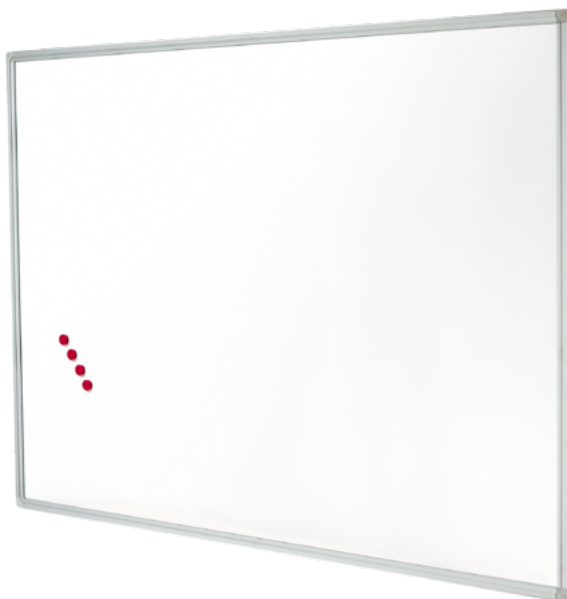

## F BOARD - Small and Medium-Sized Boards

**Ideal for personal use, for offices and small meeting rooms.**

**Fitted with a sober and elegant anodised aluminium frame, the F BOARD range of boards in e3 enamelled steel are available in a range of dimensions from 45x60cm to 120x240cm and are very easy to install with only 4 attachment points. They are certified to GS.**

**CONCEALED FASTENERS:** The corner fixings are concealed by grey polypropylene covers.

**EASY INSTALLATION :** Only 4 attachment points.

**FINISHES:** Available in black or chalk green enamel. Many screen printings in option. Check out our guide.

**MAGNETIC SURFACE :** To display using magnets.

### Materials

Marker white e3 enamelled steel surface vitrified at 800°C.

Backing made from high density chipboard (8 mm), certified to PEFC, recyclable to 99%. Counterbalancing up to 120x200 cm using an aluminium sheet which protects the panels from deformation due to humidity. Larger formats and projection white surfaces are backed with galvanised steel to maintain absolute flatness over time.